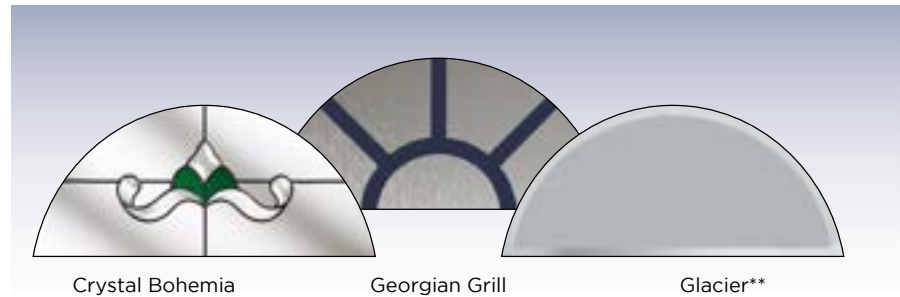

Black Coloured Fusion**

Blue Coloured Tri Star

Blue Crystal Harmony