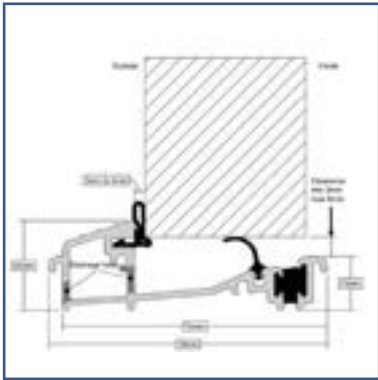

Threshold Options

To allow for every circumstance we offer the following door thresholds.