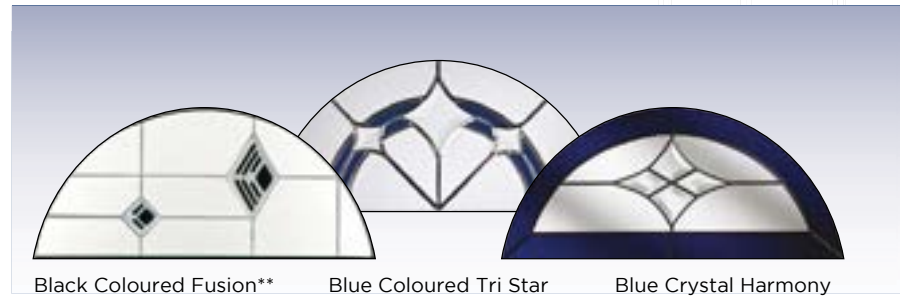

Styles...

Side panels...

Colours...

To see the full range of colours available please see page 9

Glass...

Our Solid Core Door double glazing comes in many designs. Our wide selection of coloured glass designs can contrast or be matched to your SolidCore door.