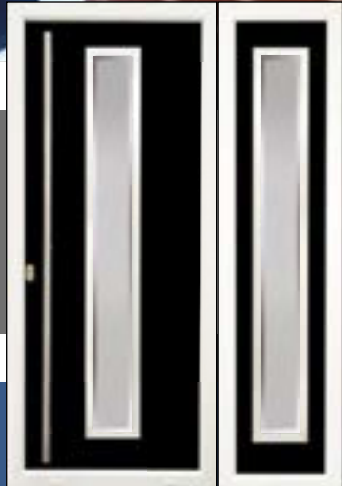

The Urban Range

This door uses our traditional tongue and groove cottage door and Contemporary Aluminium glazing cassettes to produce a truly modern looking door.

The Urban cassettes can also be coupled with a flat, non-grooved door whilst still retaining the grained effect to complement the frame of the same colour.

Styles...

Side panels...

Colours...

To see the full range of colours available please see page 9