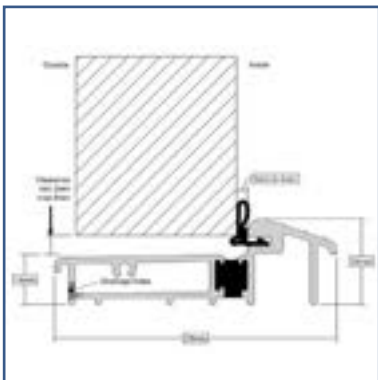

Stormguard AM370 (not Part M Compliant) - available in Gold or Silver (Open inwards doors)