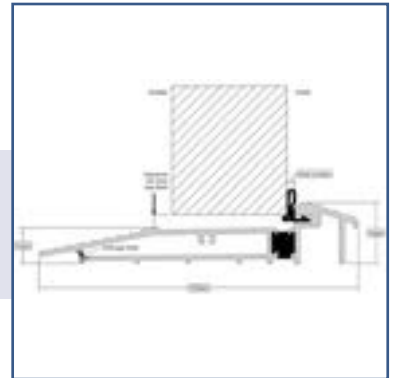

Stormguard AM5 Part M Compliant - available in gold or silver (Open outwards doors)