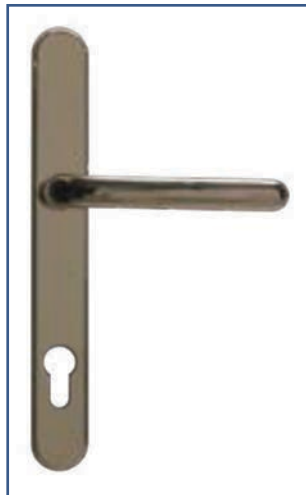

Available in:
White, Black,
Bright Gold,
Bright Chrome,
Satin Chrome
& Graphite.

The 'Sweet' range is
designed with a unique
curved style that not
only looks fantastic but
also has security in mind.
Created to resist handle
and lock snapping but
also carries a
10 year guarantee.

Available in: White, Black,
Bright Gold, Bright Chrome
Rose Gold & Stainless Steel.