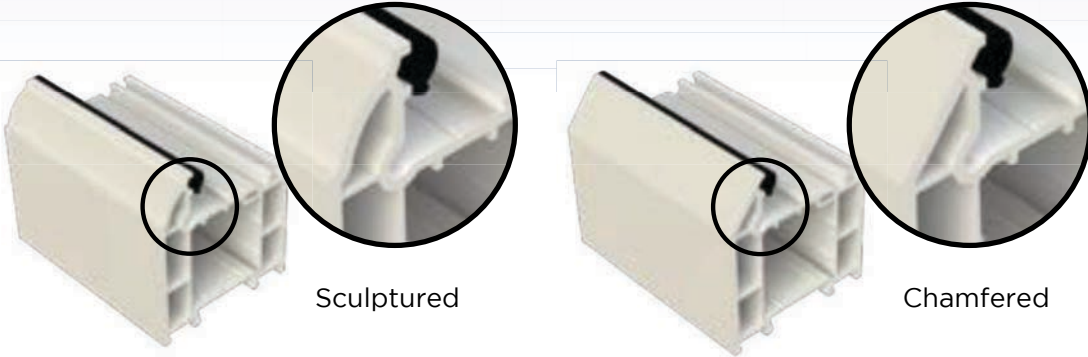

FRAME & THRESHOLD OPTIONS

Frame Options

Frame available in Liniar Sculptured (Standard) or Chamfered.

(Foiled Frame Options are available to match the slab colour options apart from Duck Egg blue and Black 9011)