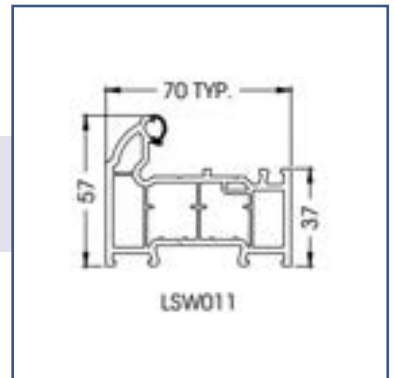

Our Standard pvcu threshold

Low pvcu threshold