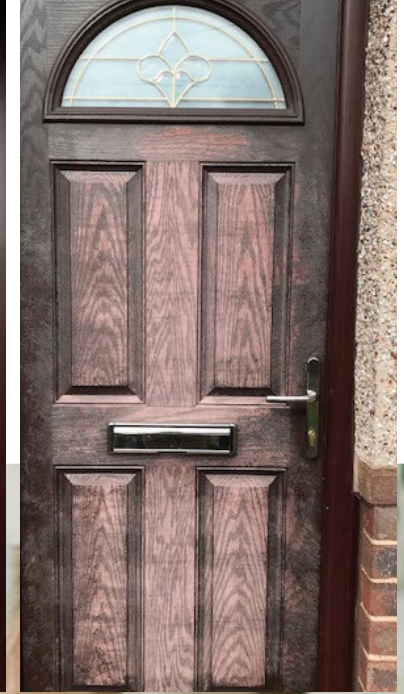

54 - Bar Handles

55 - Knockers

56 - Letterplates

57 - Cylinders

58 - Frames

59 - Glass Options

Why should you choose a **Solid Core Door** over a Standard GRP Door?

Rosewood Solid Core Door

SOLID CORE

The SOLID CORE door is made from sixteen layers of laminated veneered timber called Kerto®. This ensures the grain is not running in

one direction. The grain direction can sometimes be a weak point of timber and can lead to warping, or splitting. By using a specially orientated layup of sixteen veneers, the grain is running in multiple directions ensuring the Kerto® core has significantly increased strength, rigidity, and vastly improved security.