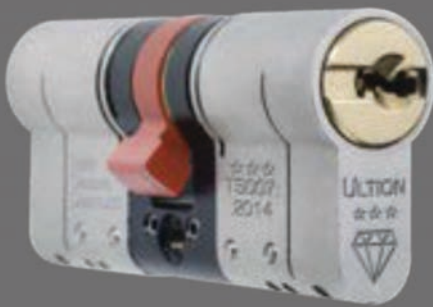

Ultion Thumbturn
3 Star Security Cylinder
with Secured By Design
accreditation and
Sold Secure Diamond
Standard.

Ultion Key/Key
3 Star Security Cylinder
with Secured By Design
accreditation and Sold Secure
Diamond Standard.

Ultion Paired
Keyed Alike
Standard Cylinder
3 Star Security Cylinder
with Secured By Design
accreditation and
Sold Secure Diamond
Standard.

If a burglar snaps
Ultion and breaks in
£2000
GUARANTEE

Ultion stays locked

When attacked Ultion enters Lockdown mode activating a lock hidden deep inside its core. this core is behind 20 anti-drill rods and is made with Molybdenum, which is 25% denser than iron. The 11 pin design delivers 294,970 key combinations. **If an intruder burgles your home by snapping Ultion, Brisant-Secure will pay you £2,000.**